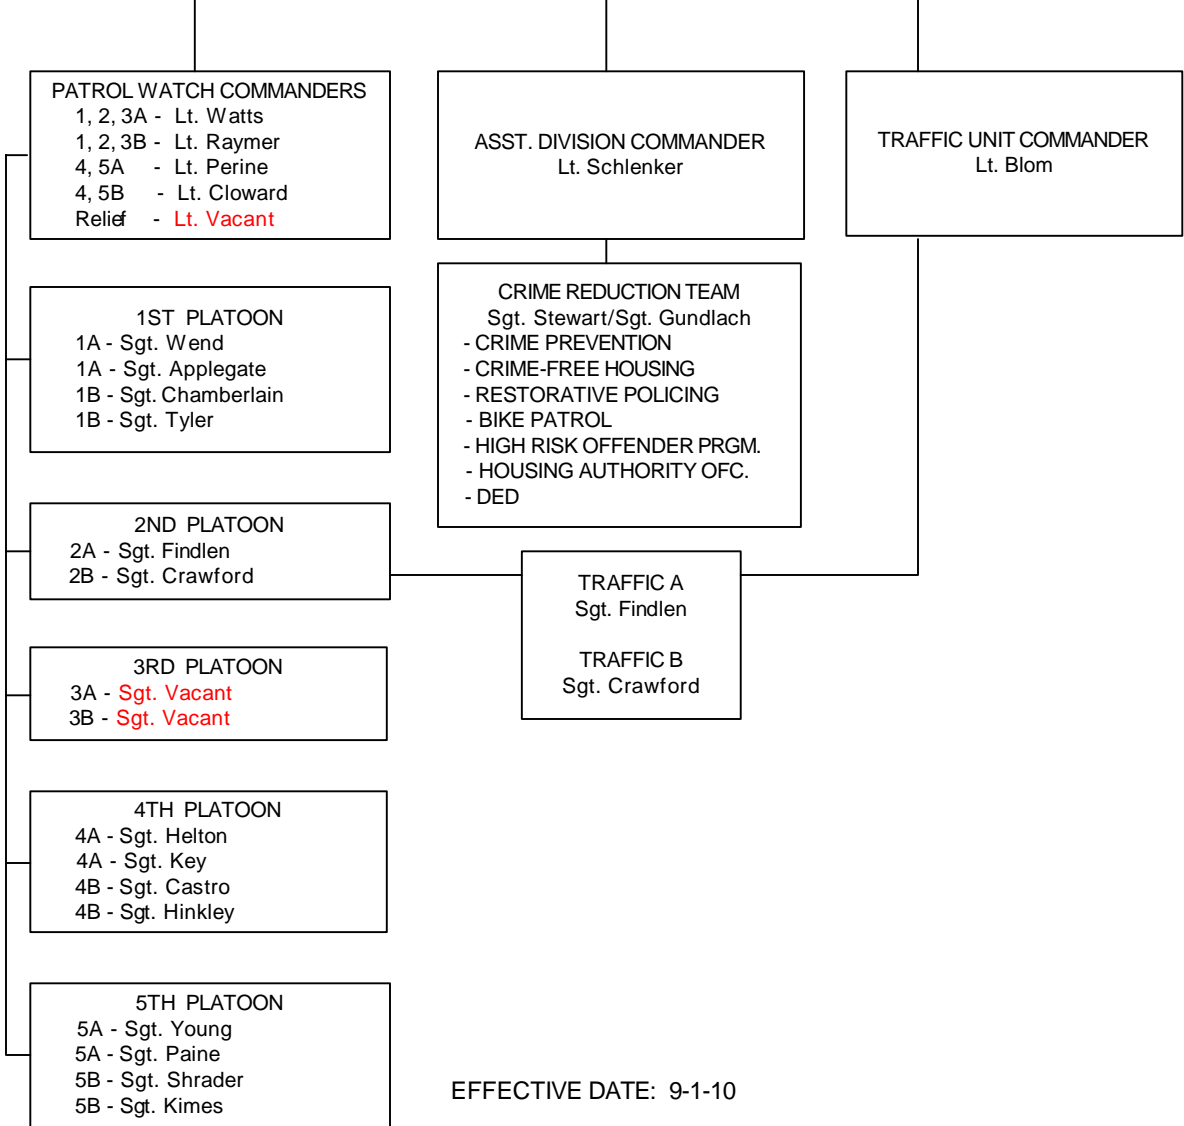

MODESTO POLICE DEPARTMENT

**OPERATIONS DIVISION
CAPTAIN BALENTINE**

EFFECTIVE DATE: 9-1-10