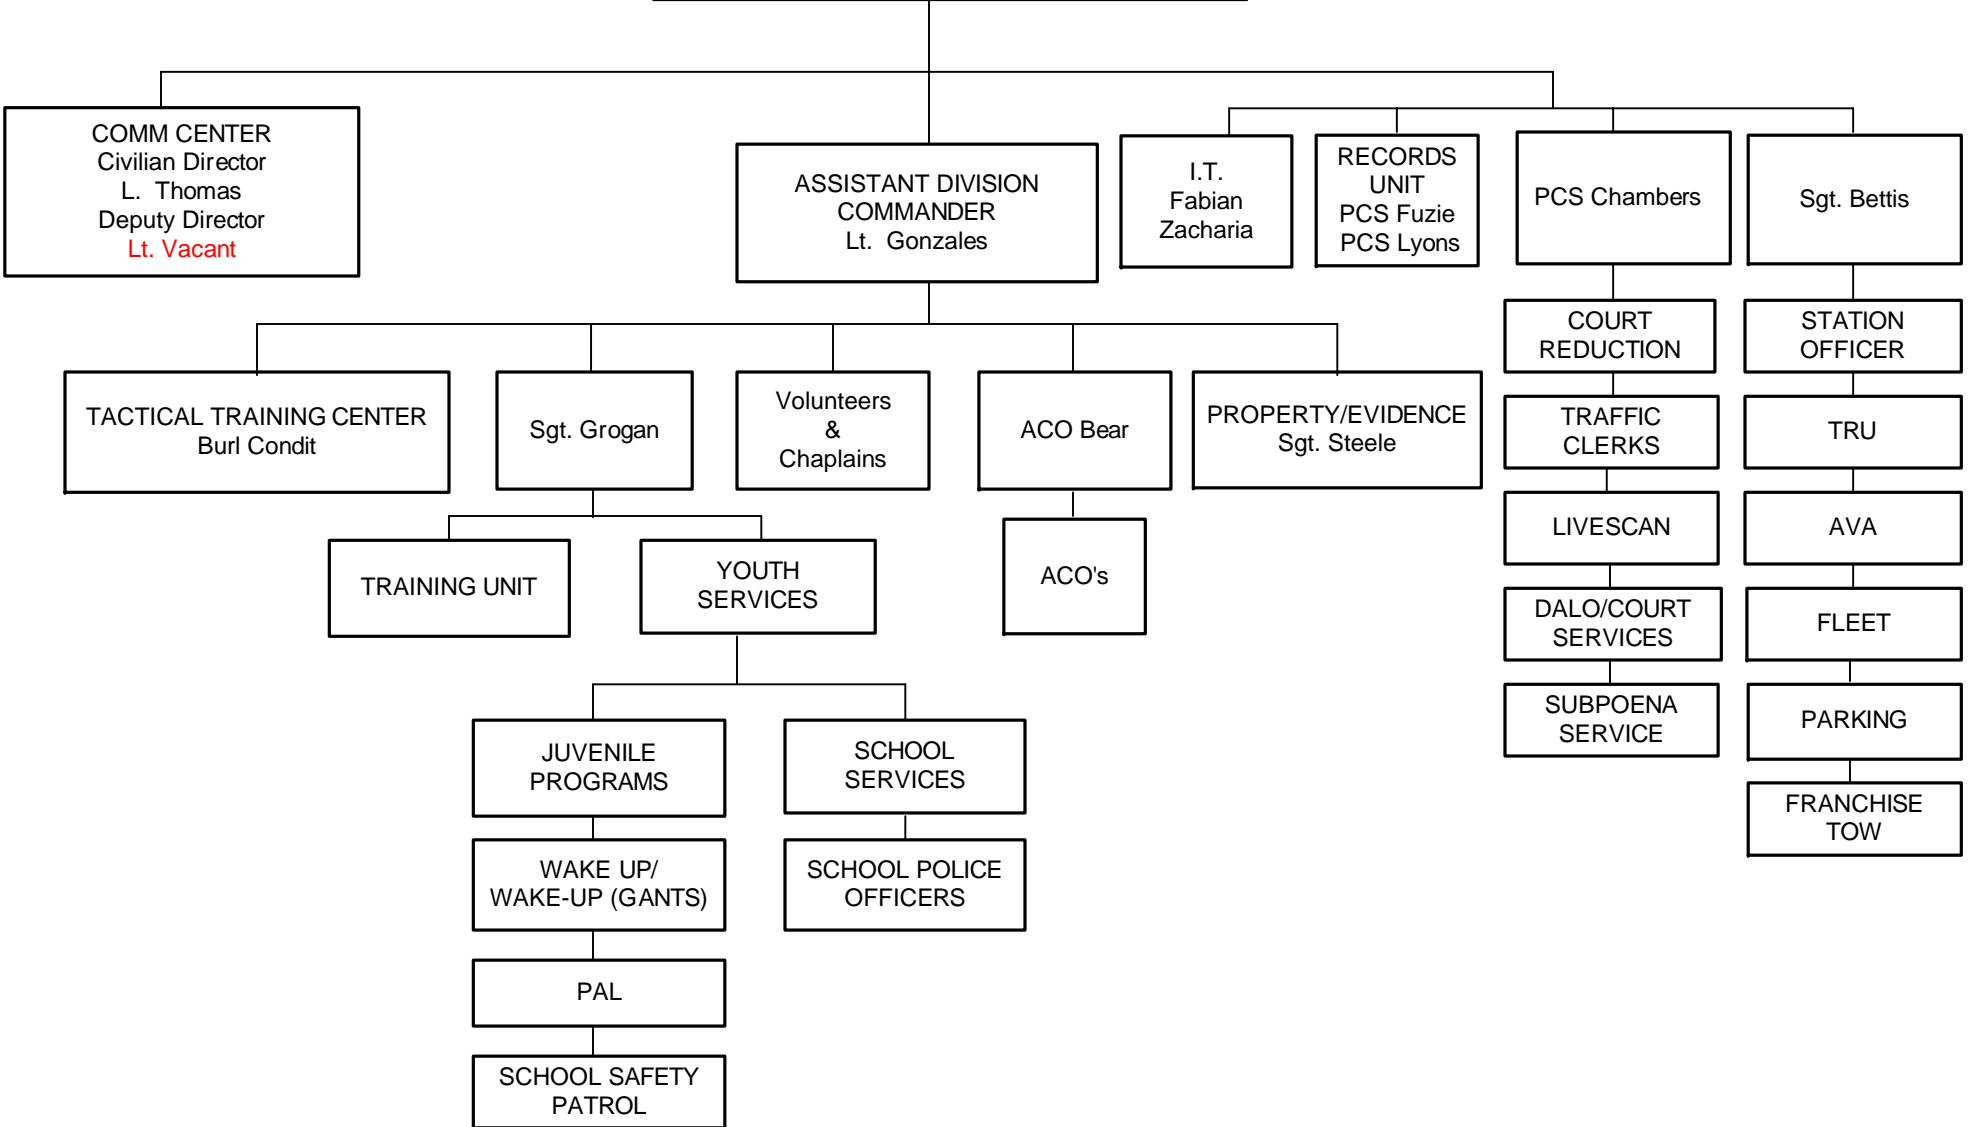

MODESTO POLICE DEPARTMENT

Year	Authorized	Anticipated*	Actual
06-07	287	287	285
07-08	287	300	267
08-09	287	316	263
09-10	251	332	246
10-11			

Staffing reductions as of 10/20/09:
36 sworn and 19 non-sworn personnel
*To achieve 1.85 officers per 1,000 residents

CHIEF OF POLICE
MICHAEL G. HARDEN

STAFF ANALYST - AA Rabb
INTERNAL AFFAIRS UNIT - Sgt. Armendariz
INTELLIGENCE - Det. Vega
PIO - Sgt. Armendariz (collateral)
BUDGET/FINANCE ANALYST - AA Hendee
CALEA/ACCREDITATION - AA Kaus

ASSISTANT CHIEF OF POLICE
VACANT

OPERATIONS DIVISION
CAPTAIN BALENTINE

INVESTIGATIVE SERVICES DIVISION
CAPTAIN HARRIS

SUPPORT DIVISION
CAPTAIN BROUMAS

PATROL OPERATIONS
1, 2, 3A - Lt. Watts
1, 2, 3B - Lt. Raymer
4, 5A - Lt. Perine
4, 5B - Lt. Cloward
Relief - Vacant

1ST PLATOON
1A - Sgt. Wend
1A - Sgt. Applegate
1B - Sgt. Chamberlain
1B - Sgt. Tyler

2ND PLATOON
2A - Sgt. Findlen
2B - Sgt. Crawford

3RD PLATOON
3A - Sgt. Vacant
3B - Sgt. Vacant

4TH PLATOON
4A - Sgt. Helton
4A - Sgt. Key
4B - Sgt. Castro
4B - Sgt. Hinkley

5TH PLATOON
5A - Sgt. Young
5A - Sgt. Paine
5B - Sgt. Shrader
5B - Sgt. Kimes

ASST. DIVISION COMMANDER
Lt. Schlenker

TRAFFIC UNIT COMMANDER
Lt. Blom

CRIME REDUCTION TEAM A/B
Sgt. Stewart/Sgt. Gundlach
- CRIME PREVENTION
- CRIME-FREE HOUSING
- RESTORATIVE POLICING
- BIKE PATROL
- HIGH RISK OFFENDER PGM
- HOUSING AUTHORITY OFC.
- DED

TRAFFIC A
Sgt. Findlen

TRAFFIC B
Sgt. Crawford

Lt. Sundy

SDEA
Sgt. Heller

GANG INVESTIGA.

ASST. DIVISION COMMANDER
Lt. Ryan

NARCOTICS UNIT (M.N.E.T.)
Sgt. Brocchini

S.G.U. A/B
Sgt. Van Diemen
Sgt. Scott

C.V.G.I.T.
FBI Supervisor

STANCATT
Sgt. Tait

ASST. DIVISION COMMANDER
Lt. Vacant

GENERAL INVESTIGATIONS UNIT
Sgt. Ridenour
- ECONOMIC CRIMES
- PROPERTY CRIMES
- SID/ROBBERY DETAIL
- HI-TECH TASK FORCE

CRIMES AGAINST PERSONS
Sgt. Blom

I.D. UNIT

SPECIAL VICTIMS UNIT

CRIME ANALYSIS UNIT
CA Uyeda

ACO Bear
ACO's

ASST. DIVISION COMMANDER
SUPPORT SVCS/INFO SVCS
Lt. Gonzales

TRAINING UNIT
Sgt. J. Grogan

JUVENILE PROGRAMS

SCHOOL POLICE OFFICERS

TACTICAL TRAINING CENTER
Burl Condit

COMM CENTER
Civilian Dir. L. Thomas
Deputy Dir. Lt. Vacant

RECORDS UNIT
PCS Chambers
PCS Fuzie
PCS Lyons

ADMIN/BLDG SRVCS
Sgt. Bettis

PROPERTY AND EVIDENCE
Sgt. Steele

INFORMATION TECHNOLOGY
Fabian Zacharia

MODESTO POLICE DEPARTMENT

**SUPPORT DIVISION
CAPTAIN BROUMAS**