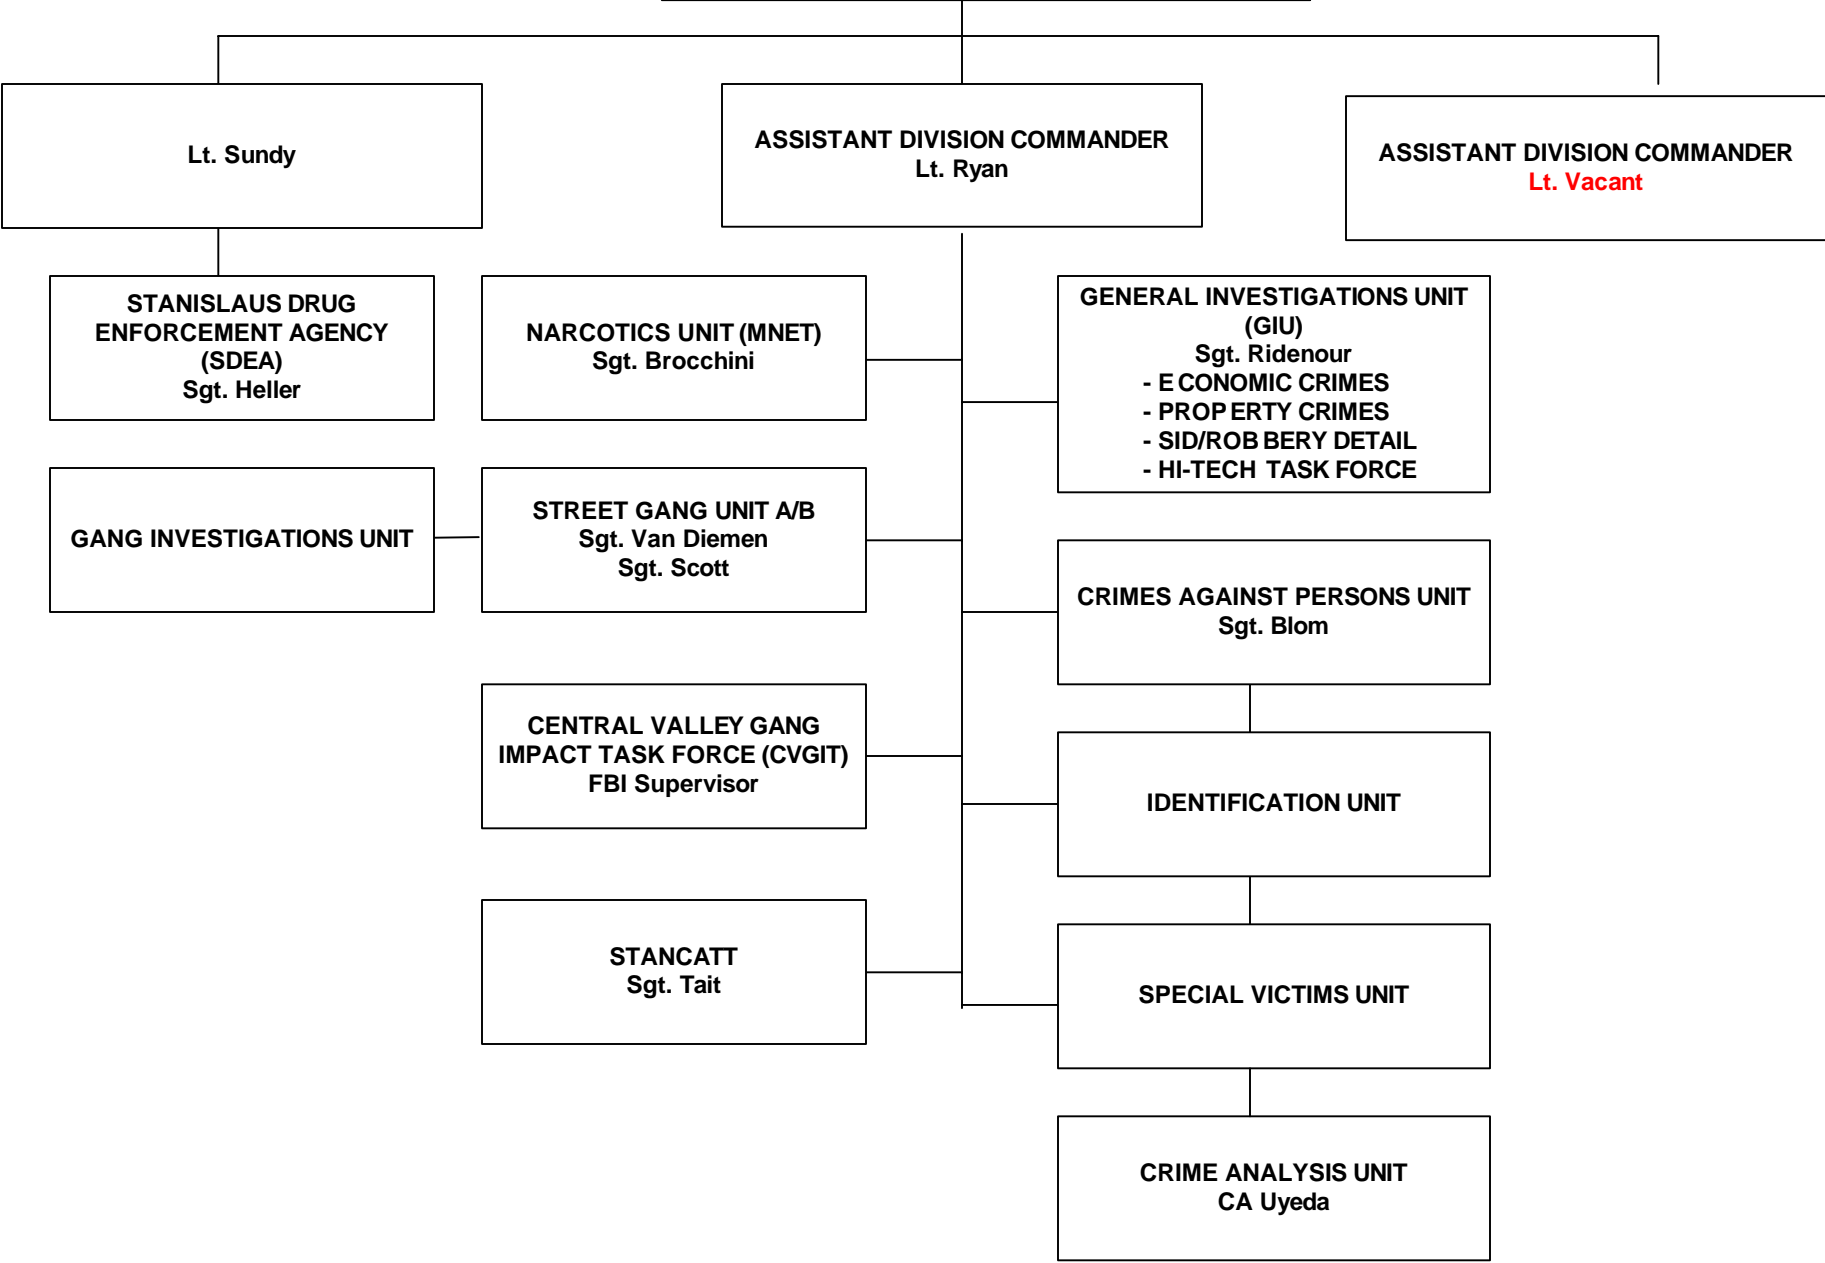

**INVESTIGATIVE SERVICES DIVISION
CAPTAIN HARRIS**