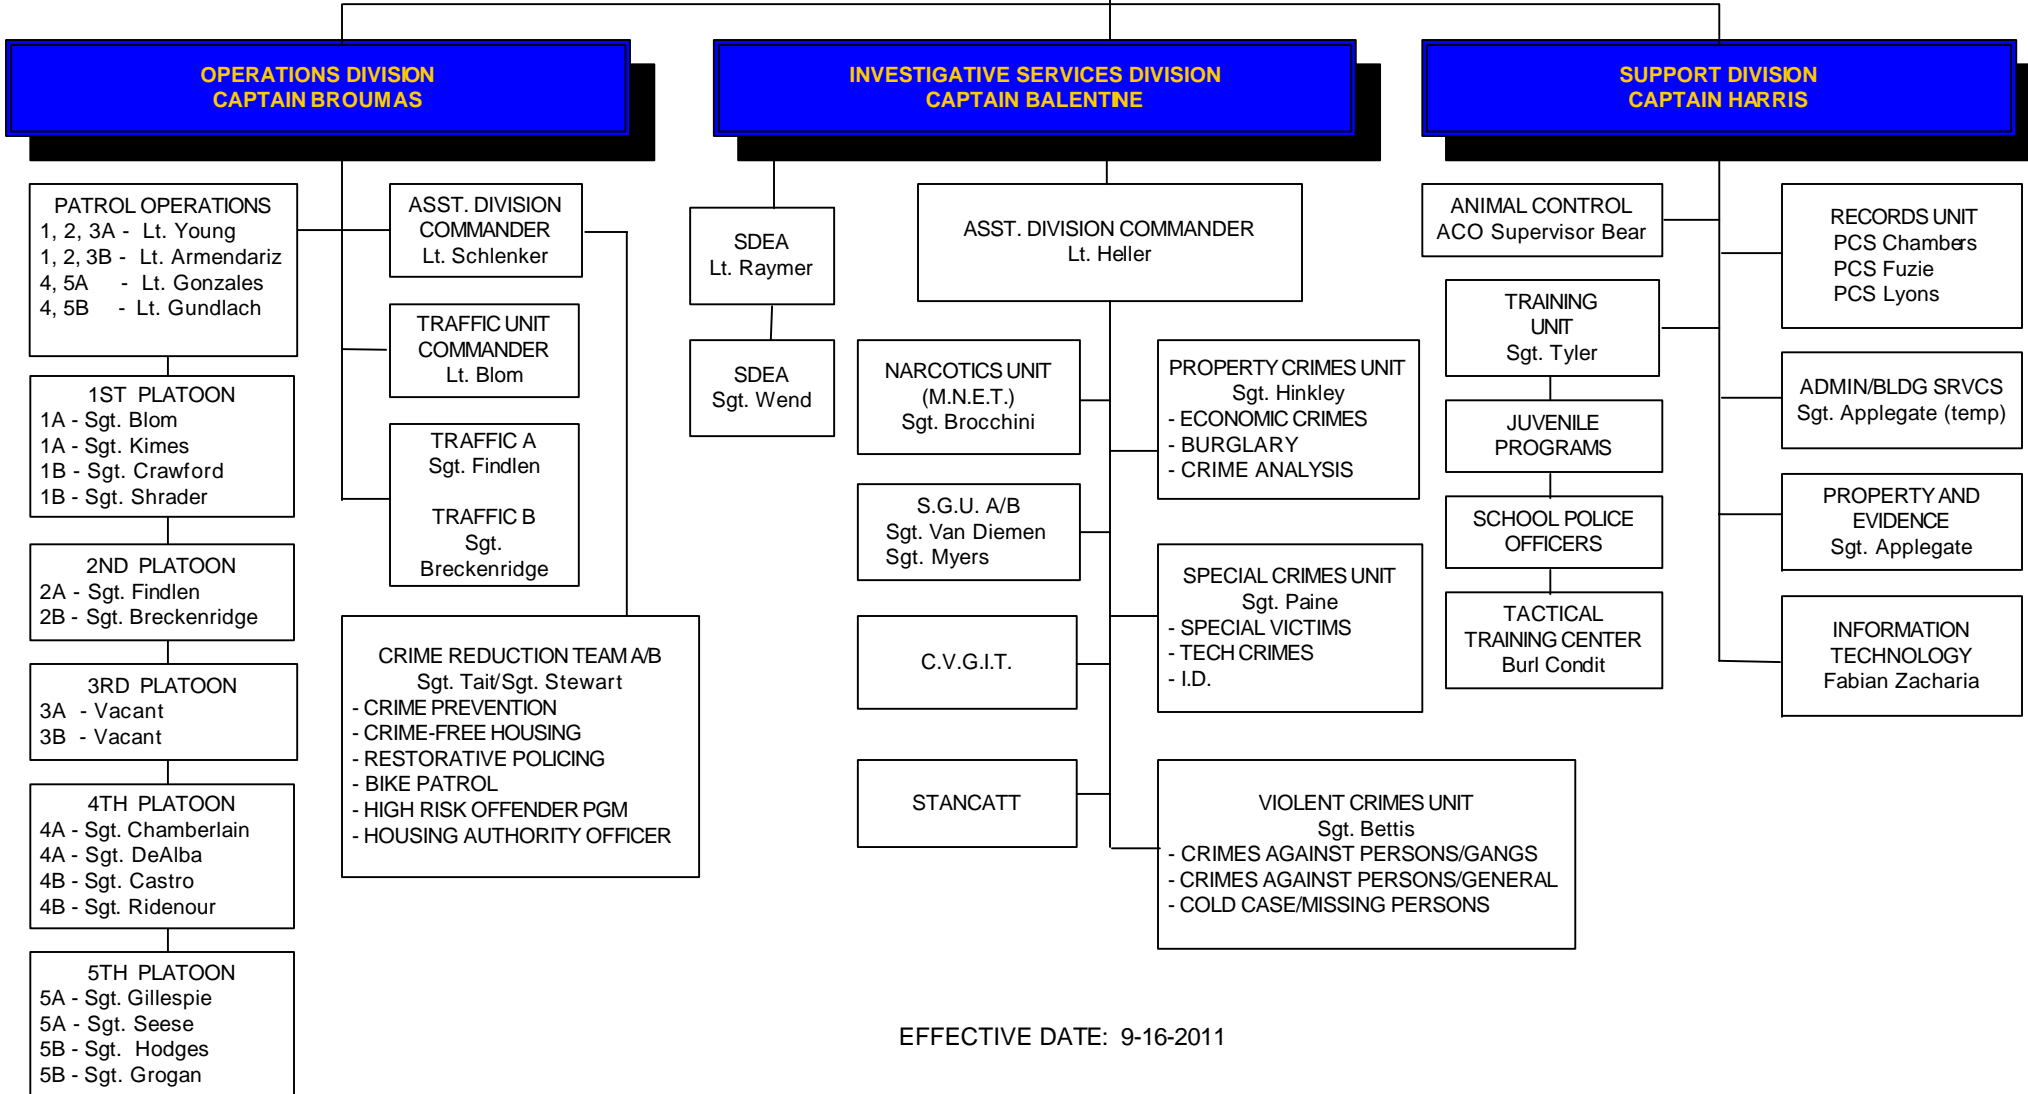

Year	Authorized	Anticipated*	Actual
06-07	287	287	285
07-08	287	300	267
08-09	287	316	263
09-10	251	332	246
10-11	237	389	235

*To achieve 1.85 officers per 1,000 residents

MODESTO POLICE DEPARTMENT

**CHIEF OF POLICE
MICHAEL G. HARDEN**

STAFF ANALYST - AA Rabb
INTERNAL AFFAIRS UNIT - Sgt. Scott
INTELLIGENCE - Det. Vega
PIO - Lt. Armendariz (collateral)
BUDGET/FINANCE ANALYST - BSA Hendee
CALEA/ACCREDITATION - AA Kaus

EFFECTIVE DATE: 9-16-2011