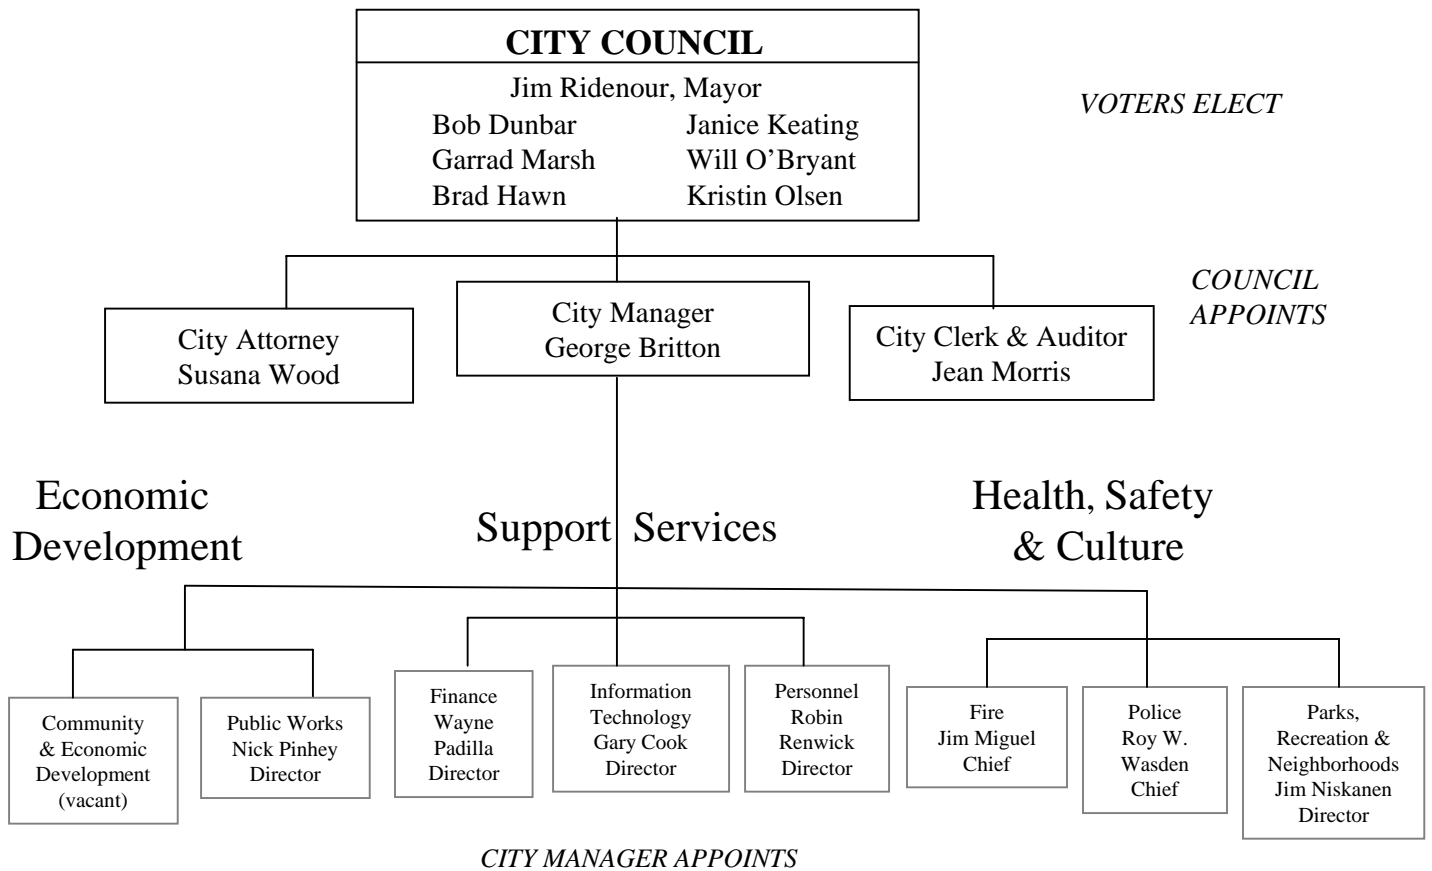

CITY OF MODESTO

Citizens Advisory Boards, Commissions and Committees

Airport Advisory Committee
 Board of Building Appeals
 Board of Zoning Adjustments
 Citizen Housing & Community Development
 Citizens Advisory Committee on Recycling
 Citizens Redevelopment Advisory Committee
 Community Qualities Forum
 Culture Commission
 Disabled Access Appeals Board
 Downtown Improvement District Advisory Board

Equal Opportunity/Disability Commission
 Golf Courses Committee
 Housing Rehabilitation Loan Committee
 Human Relations Commission
 Landmark Preservation Commission
 Local Cable Programming Committee
 Planning Commission
 Tuolumne River Regional Park Citizens Advisory Committee
 Youth Commission