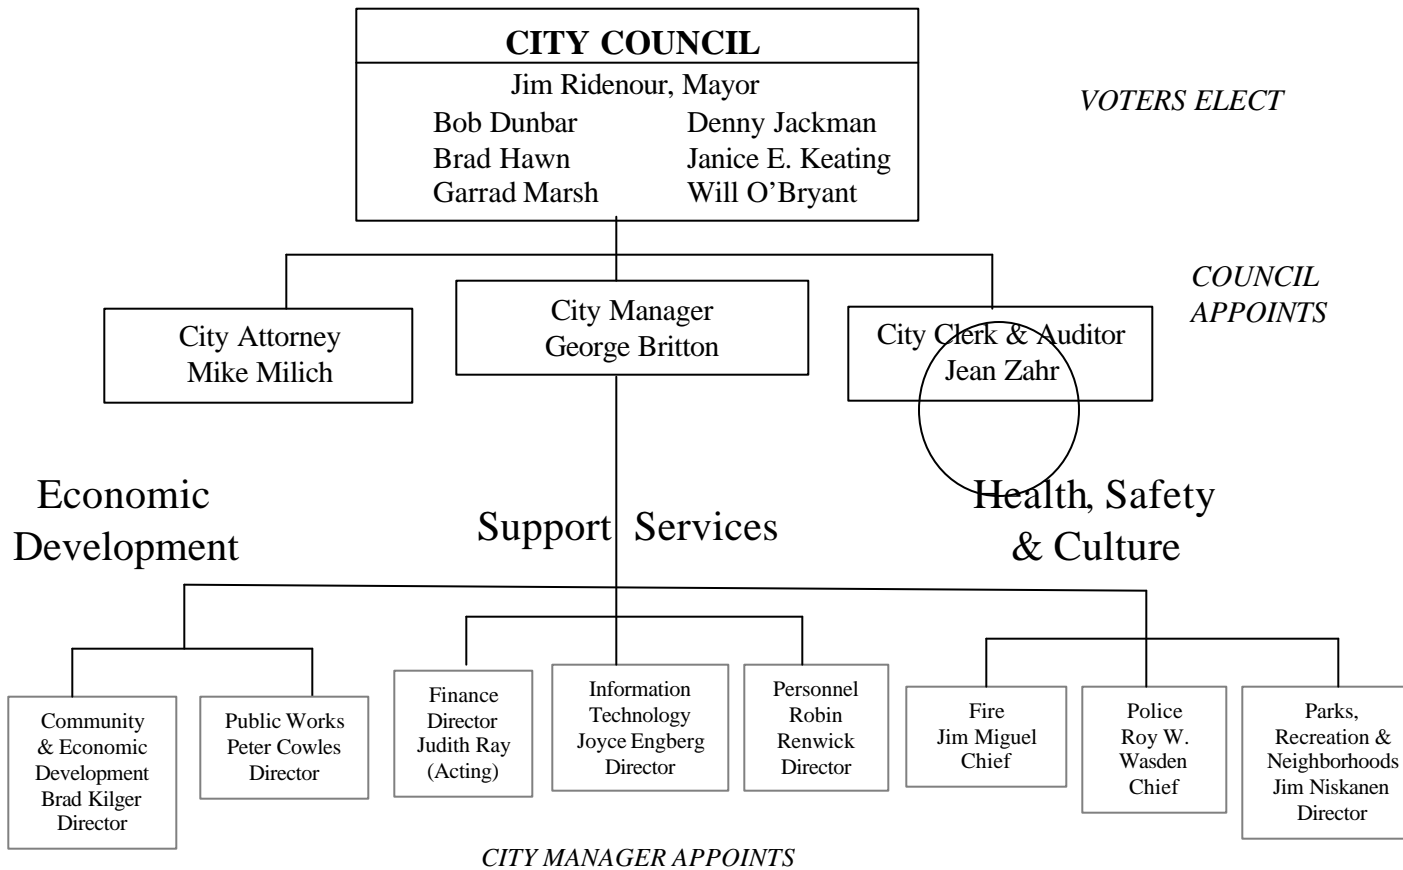

CITY OF MODESTO

Citizens Advisory Boards, Commissions and Committees

Airport Advisory Committee
 Board of Building Appeals
 Board of Zoning Adjustments
 Citizen Housing & Community Development
 Citizens Advisory Committee on Recycling
 Citizens Redevelopment Advisory Committee
 Community Qualities Forum
 Culture Commission
 Disabled Access Appeals Board
 Downtown Improvement District Advisory Board

Equal Opportunity/Disability Commission
 Golf Courses Committee
 Housing Rehabilitation Loan Committee
 Human Relations Commission
 Landmark Preservation Commission
 Local Cable Programming Committee
 Planning Commission
 Tuolumne River Regional Park Citizens Advisory Committee
 Youth Commission