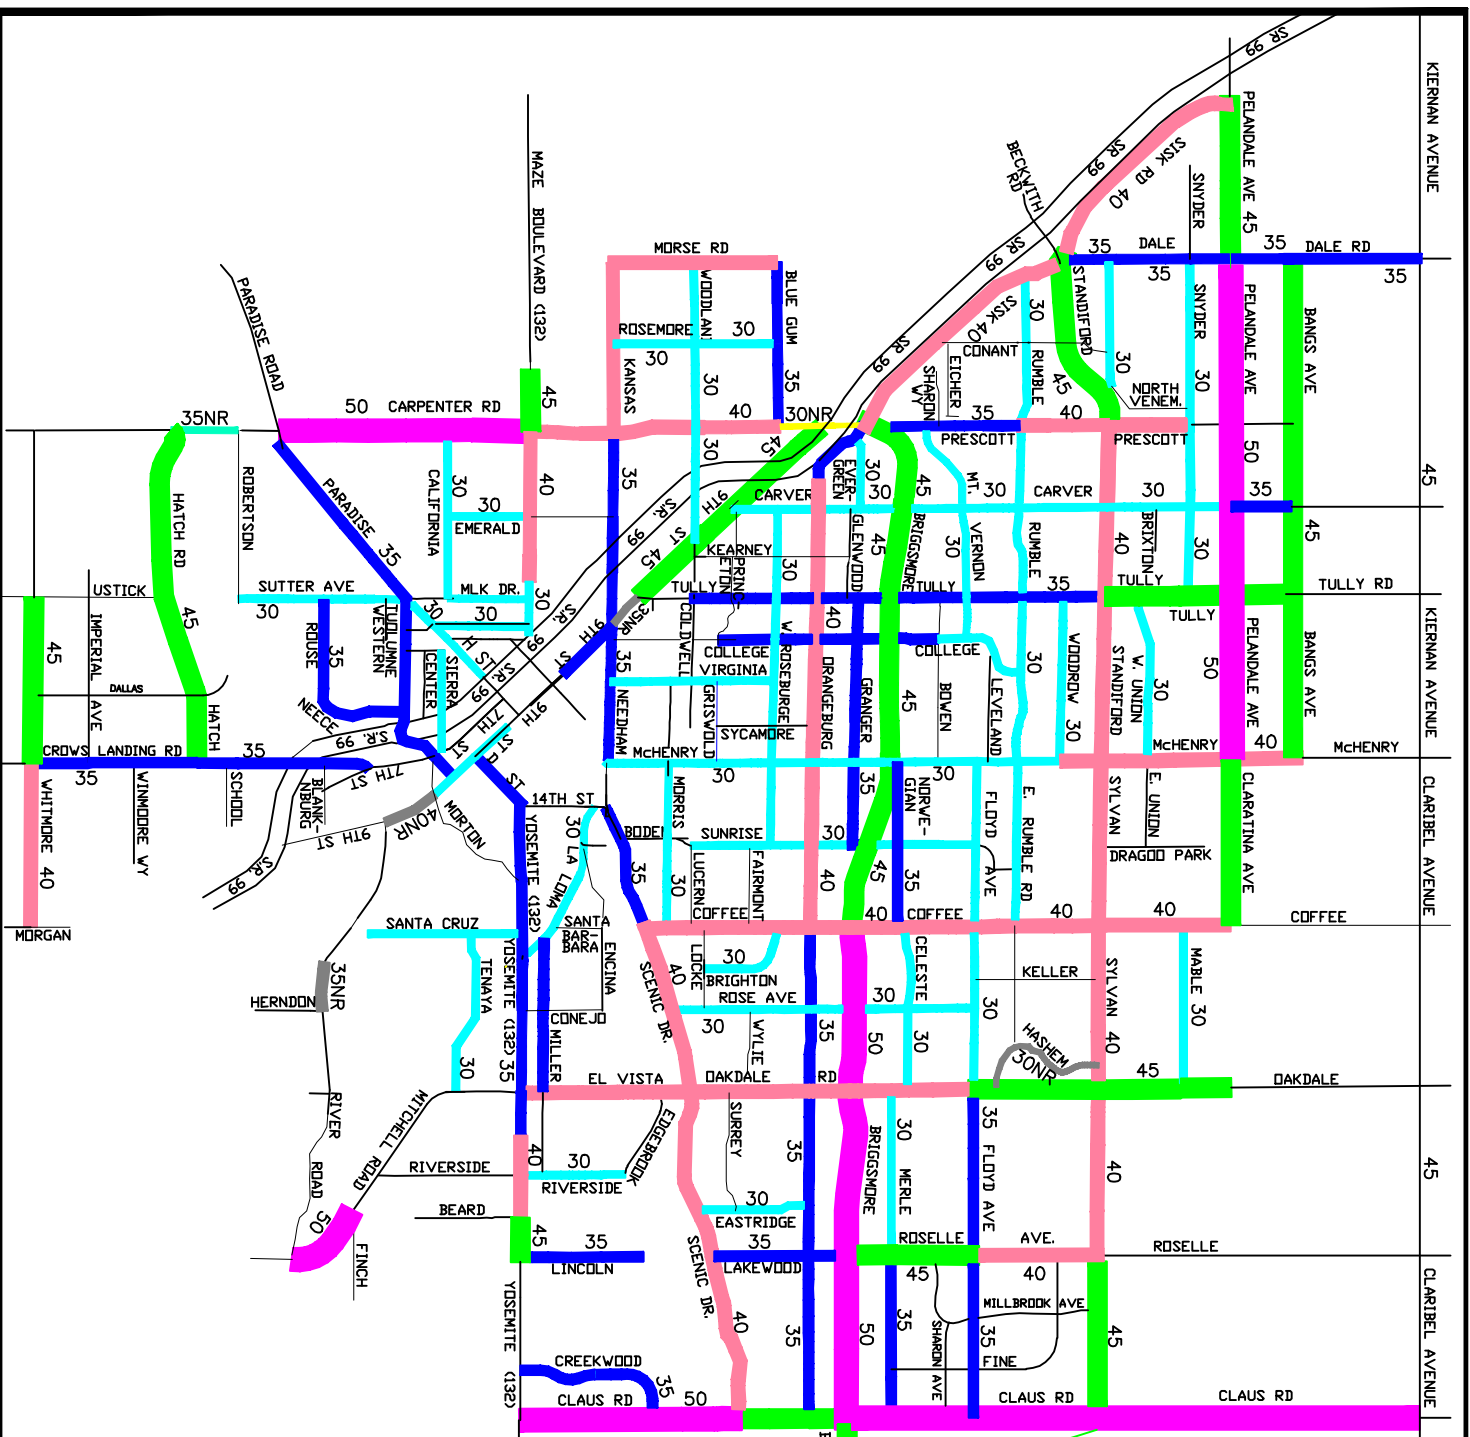

CITY OF MODESTO SPEED LIMIT MAP EFFECTIVE: OCTOBER 11, 2007

LEGEND

█	30
█	35
█	40
█	45
█	50
█	55

NR = NON-RADAR